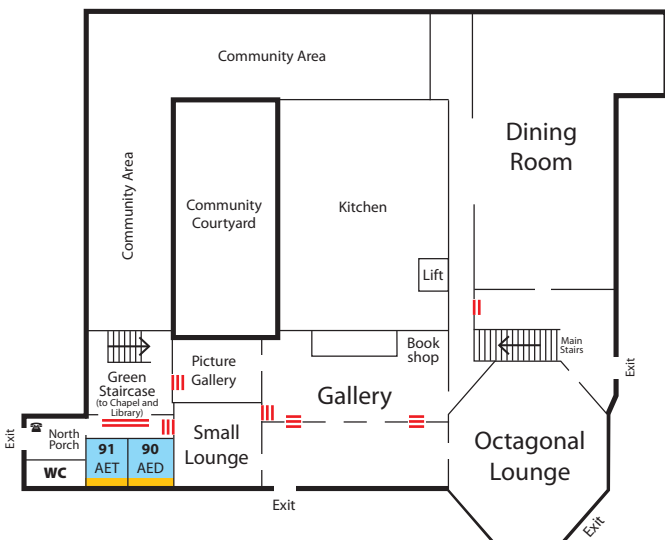

House Map

- A Sea View (blue highlight)
- B Country View (green highlight)
- S Single bed
- D Double bed
- T Twin beds
- R Three single beds
- F Family room (1 double, 1 single)
- E En suite facilities (gold strip)
- c Will take cot
- z Will take Z-bed or cot

Total numbers of room types available

- 16x Single Standard
- 2x Single Country View
- 2x Single Sea View
- None of our single rooms have en suite.*
- 3x Double Standard (2 with en suite)
- 5x Double Country View (2 with en suite)
- 11x Double Sea View (2 with en suite)
- 3x Twin Standard
- 7x Twin Country View (3 with en suite)
- 5x Twin Sea View (2 with en suite)
- 3x Triple Country View (2 with en suite)
- 2x Triple Sea View
- 1x Family Sea View room with 1 double bed, 1 single bed and en suite
- 1x Family Country View room with 1 double bed, 2 single beds and en suite

- Shower
- Bath
- Toilet
- Telephone
- Vending Room (tea/coffee making facilities)
- Stairs (up in direction of arrow)

Third Floor

Second Floor

Reception (on First Floor)

First Floor

Ground Floor