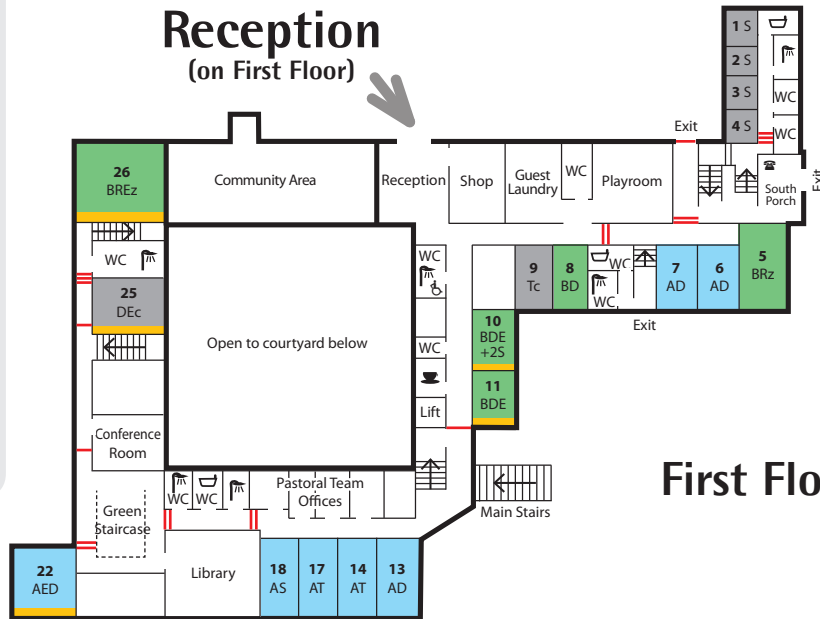

## House Map

- A Sea View (blue highlight)
- B Country View (green highlight)
- S Single bed
- D Double bed
- T Twin beds
- R Three single beds
- F Family room (1 double, 1 single)
- E En suite facilities (gold strip)
- c Will take cot
- z Will take Z-bed or cot

**Total numbers of room types available**

- 16x Single Standard
- 2x Single Country View
- 2x Single Sea View
- None of our single rooms have en suite.*
- 3x Double Standard (2 with en suite)
- 6x Double Country View (4 with en suite)
- 10x Double Sea View (2 with en suite)
- 3x Twin Standard
- 8x Twin Country View (3 with en suite)
- 4x Twin Sea View (2 with en suite)
- 4x Triple Country View (2 with en suite)
- 1x Triple Sea View
- 1x Family Sea View room with 1 double bed, 1 single bed and en suite
- 1x Family Country View room with 1 double bed, 2 single beds and en suite

- Shower
- Bath
- Toilet
- Telephone
- Vending Room (tea/coffee making facilities)
- Stairs (up in direction of arrow)

### Reception (on First Floor)