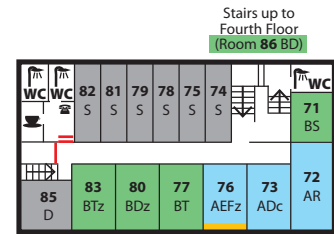

House Map

- A Sea View (blue highlight)
- B Country View (green highlight)
- S Single bed
- D Double bed
- T Twin beds
- R Three single beds
- F Family room (1 double, 1 single)
- E En suite facilities (gold strip)
- c Will take cot
- z Will take Z-bed or cot

Total numbers of room types available

- 16x Single Standard
- 2x Single Country View
- 2x Single Sea View
- None of our single rooms have en suite.*
- 3x Double Standard (2 with en suite)
- 5x Double Country View (2 with en suite)
- 11x Double Sea View (2 with en suite)
- 3x Twin Standard
- 7x Twin Country View (3 with en suite)
- 5x Twin Sea View (2 with en suite)
- 3x Triple Country View (2 with en suite)
- 2x Triple Sea View
- 1x Family Sea View room with 1 double bed, 1 single bed and en suite
- 1x Family Country View room with 1 double bed, 2 single beds and en suite

- Shower
- Bath
- Toilet
- Telephone
- Vending Room (tea/coffee making facilities)
- Stairs (up in direction of arrow)

Third Floor

Second Floor

Reception (on First Floor)

First Floor

Ground Floor