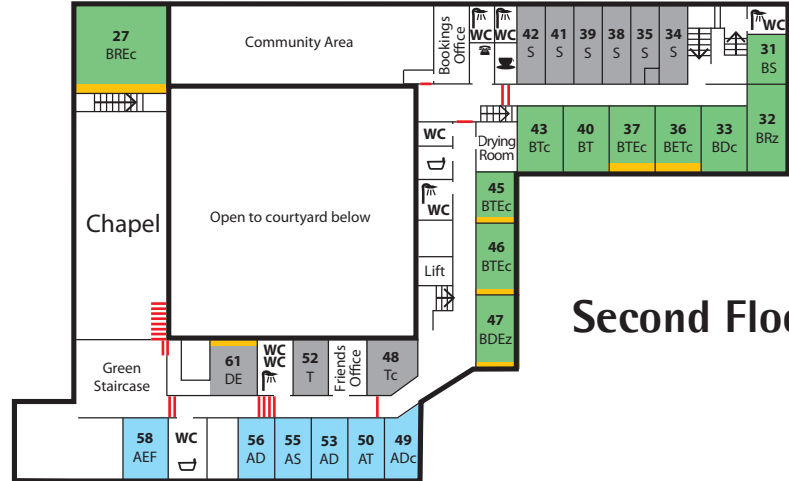

House Map

- A Sea View (blue highlight)
- B Country View (green highlight)
- S Single bed
- D Double bed
- T Twin beds
- R Three single beds
- F Family room (1 double, 1 single)
- E En suite facilities (gold strip)
- c Will take cot
- z Will take Z-bed or cot

Total numbers of room types available

- 15x Single Standard (3 with en suite)
- 3x Single Country View (1 with en suite)
- 3x Single Sea View (1 with en suite)
- 3x Double Standard (2 with en suite)
- 5x Double Country View (4 with en suite)
- 8x Double Sea View (2 with en suite)
- 3x Twin Standard
- 8x Twin Country View (3 with en suite)
- 4x Twin Sea View (2 with en suite)
- 4x Triple Country View (2 with en suite)
- 1x Triple Sea View
- 2x Family Sea View room with 1 double bed, 1 single bed and en suite
- 1x Family Country View room with 1 double bed, 2 single beds and en suite

- Shower
- Bath
- Toilet
- Telephone
- Vending Room (tea/coffee making facilities)
- Stairs (up in direction of arrow)

Third Floor