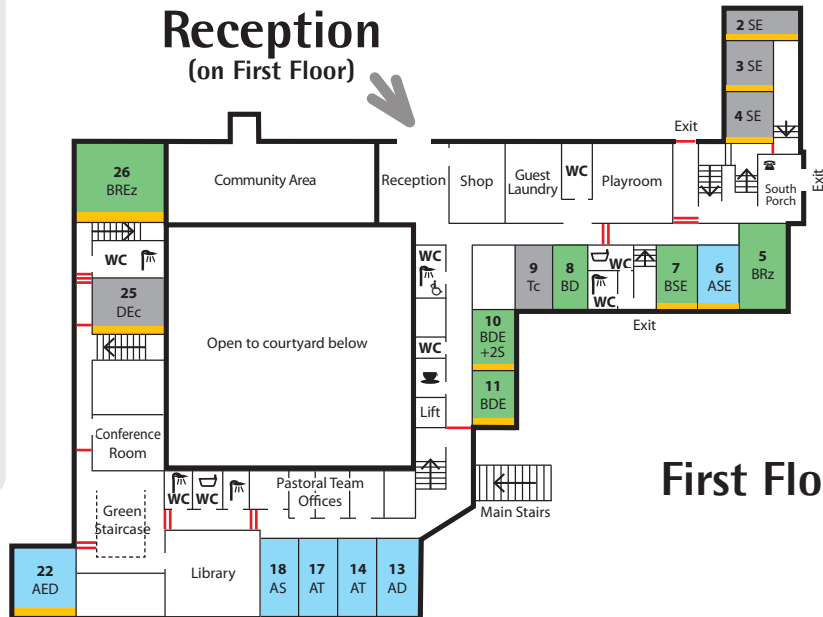

## House Map

- A Sea View (blue highlight)
- B Country View (green highlight)
- S Single bed
- D Double bed
- T Twin beds
- R Three single beds
- F Family room (1 double, 1 single)
- E En suite facilities (gold strip)
- c Will take cot
- z Will take Z-bed or cot

**Total numbers of room types available**

- 15x Single Standard (3 with en suite)
- 3x Single Country View (1 with en suite)
- 3x Single Sea View (1 with en suite)
- 3x Double Standard (2 with en suite)
- 5x Double Country View (4 with en suite)
- 8x Double Sea View (2 with en suite)
- 3x Twin Standard
- 8x Twin Country View (3 with en suite)
- 4x Twin Sea View (2 with en suite)
- 4x Triple Country View (2 with en suite)
- 1x Triple Sea View
- 2x Family Sea View room with 1 double bed, 1 single bed and en suite
- 1x Family Country View room with 1 double bed, 2 single beds and en suite

- Shower
- Bath
- Toilet
- Telephone
- Vending Room (tea/coffee making facilities)
- Stairs (up in direction of arrow)

### Reception (on First Floor)