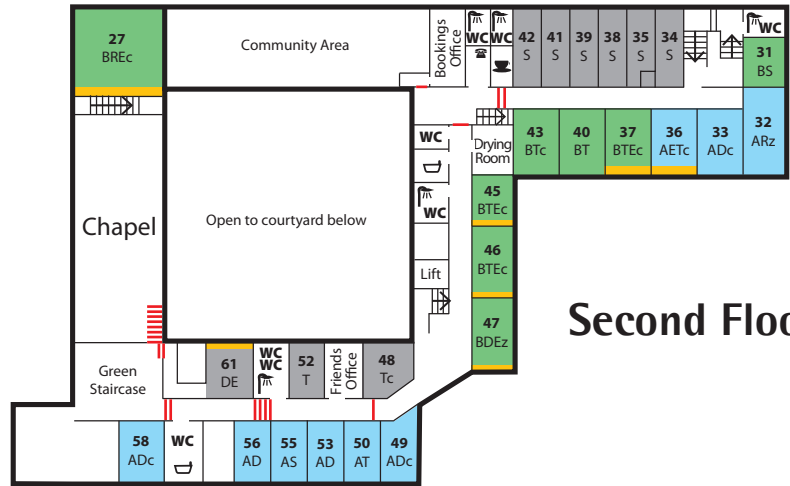

House Map

- A Sea View (blue highlight)
- B Country View (green highlight)
- S Single bed
- D Double bed
- T Twin beds
- R Three single beds
- F Family room (1 double, 1 single)
- E En suite facilities (gold strip)
- c Will take cot
- z Will take Z-bed or cot

Total numbers of room types available

- 16x Single Standard
- 2x Single Country View
- 2x Single Sea View
- None of our single rooms have en suite.*
- 3x Double Standard (2 with en suite)
- 5x Double Country View (2 with en suite)
- 11x Double Sea View (2 with en suite)
- 3x Twin Standard
- 7x Twin Country View (3 with en suite)
- 5x Twin Sea View (2 with en suite)
- 3x Triple Country View (2 with en suite)
- 2x Triple Sea View
- 1x Family Sea View room with 1 double bed, 1 single bed and en suite
- 1x Family Country View room with 1 double bed, 2 single beds and en suite

- Shower
- Bath
- Toilet
- Telephone
- Vending Room (tea/coffee making facilities)
- Stairs (up in direction of arrow)

Third Floor

Second Floor

Reception (on First Floor)

First Floor

Ground Floor