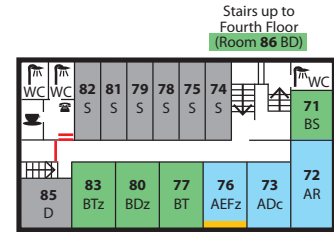

## House Map

- A Sea View (blue highlight)
- B Country View (green highlight)
- S Single bed
- D Double bed
- T Twin beds
- R Three single beds
- F Family room (1 double, 1 single)
- E En suite facilities (gold strip)
- c Will take cot
- z Will take Z-bed or cot

**Total numbers of room types available**

- 16x Single Standard
- 2x Single Country View
- 2x Single Sea View
- None of our single rooms have en suite.*
- 3x Double Standard (2 with en suite)
- 6x Double Country View (4 with en suite)
- 10x Double Sea View (2 with en suite)
- 3x Twin Standard
- 8x Twin Country View (3 with en suite)
- 4x Twin Sea View (2 with en suite)
- 4x Triple Country View (2 with en suite)
- 1x Triple Sea View
- 1x Family Sea View room with 1 double bed, 1 single bed and en suite
- 1x Family Country View room with 1 double bed, 2 single beds and en suite

### Third Floor

### First Floor