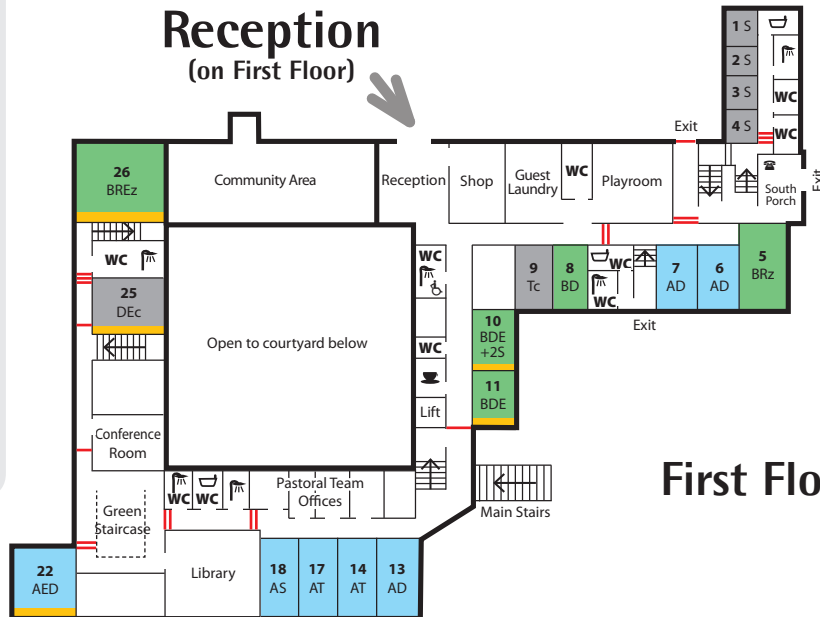

House Map

- A Sea View (blue highlight)
- B Country View (green highlight)
- S Single bed
- D Double bed
- T Twin beds
- R Three single beds
- F Family room (1 double, 1 single)
- E En suite facilities (gold strip)
- c Will take cot
- z Will take Z-bed or cot

Total numbers of room types available

- 16x Single Standard
- 2x Single Country View
- 2x Single Sea View
- None of our single rooms have en suite.*
- 3x Double Standard (2 with en suite)
- 5x Double Country View (2 with en suite)
- 11x Double Sea View (2 with en suite)
- 3x Twin Standard
- 7x Twin Country View (3 with en suite)
- 5x Twin Sea View (2 with en suite)
- 3x Triple Country View (2 with en suite)
- 2x Triple Sea View
- 1x Family Sea View room with 1 double bed, 1 single bed and en suite
- 1x Family Country View room with 1 double bed, 2 single beds and en suite

- Shower
- Bath
- Toilet
- Telephone
- Vending Room (tea/coffee making facilities)
- Stairs (up in direction of arrow)

Third Floor

Second Floor

Reception (on First Floor)

First Floor

Ground Floor