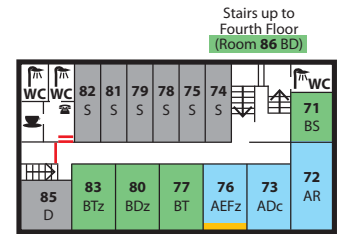

## House Map

- A Sea View (blue highlight)
- B Country View (green highlight)
- S Single bed
- D Double bed
- T Twin beds
- R Three single beds
- F Family room (1 double, 1 single)
- E En suite facilities (gold strip)
- c Will take cot
- z Will take Z-bed or cot

**Total numbers of room types available**

- 15x Single Standard (3 with en suite)
- 3x Single Country View (1 with en suite)
- 3x Single Sea View (1 with en suite)
- 3x Double Standard (2 with en suite)
- 5x Double Country View (4 with en suite)
- 8x Double Sea View (2 with en suite)
- 3x Twin Standard
- 8x Twin Country View (3 with en suite)
- 4x Twin Sea View (2 with en suite)
- 4x Triple Country View (2 with en suite)
- 1x Triple Sea View
- 2x Family Sea View room with 1 double bed, 1 single bed and en suite
- 1x Family Country View room with 1 double bed, 2 single beds and en suite

- Shower
- Bath
- Toilet
- Telephone
- Vending Room (tea/coffee making facilities)
- Stairs (up in direction of arrow)

### Third Floor